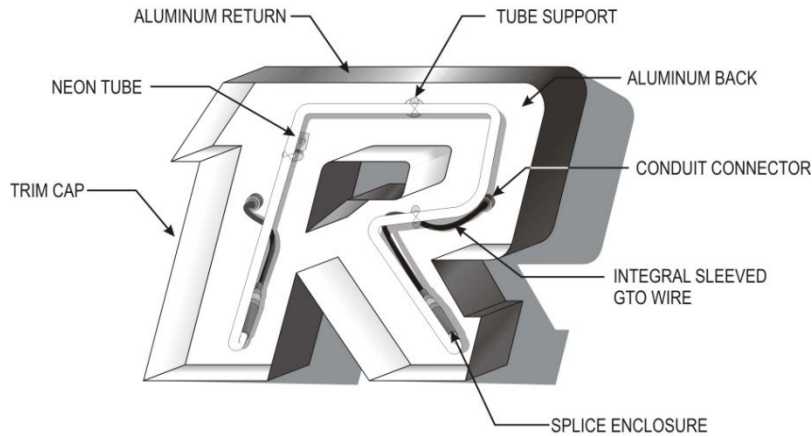

Open Face Channel Letter

- Prefinished .040 aluminum returns
- Aluminum backs
- Optional 3/16" clear faces
- Neon Illumination
- UL Listed

Return colors available:

Yellow
 Bright yellow
 Bright white
 Light gray
 Dark gray
 Autumn brown
 Ivory
 Mocha tan
 Alert orange
 Bright red
 Hunter red
 Dark bronze
 Raven black
 Pepsi blue
 Chevron blue
 Heron blue
 Bright green
 Ivy green purple