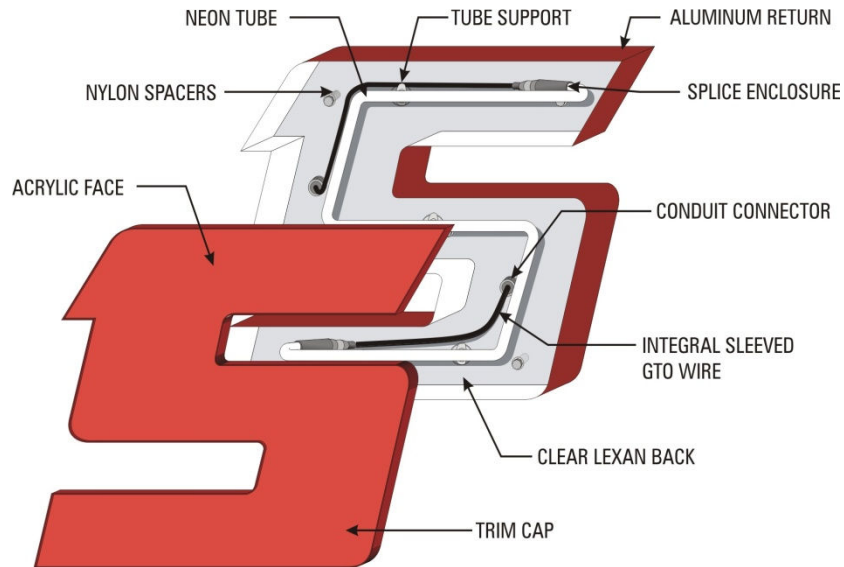

Front/Back Lit Channel Letter

- Prefinished .040 Aluminum returns, high reflective white interior
- Structural Polycarbonate Backs
- 3/16" Acrylic faces
- 3/4" trim cap
- Your choice of neon or LED illumination
- 3/4" Diameter high quality molded nylon standoffs
- UL Listed

Trim Colors available:

White
Yellow
Solid green
Bronze
Brushed chrome
Burgundy
Metallic silver
Brown
Chrome
Blue
Gold
Hunter Green
True Red
Orange
Intense Blue
Bronze 313
Teal
Black
Ivory

Neon colors:

Aqua
Pink
Blue
Purple
Green
Turquoise
Orange
Yellow
White

Led Colors :

Red
White
Yellow
Green
Blue

Front/Back Lit Channel Letters

Examples